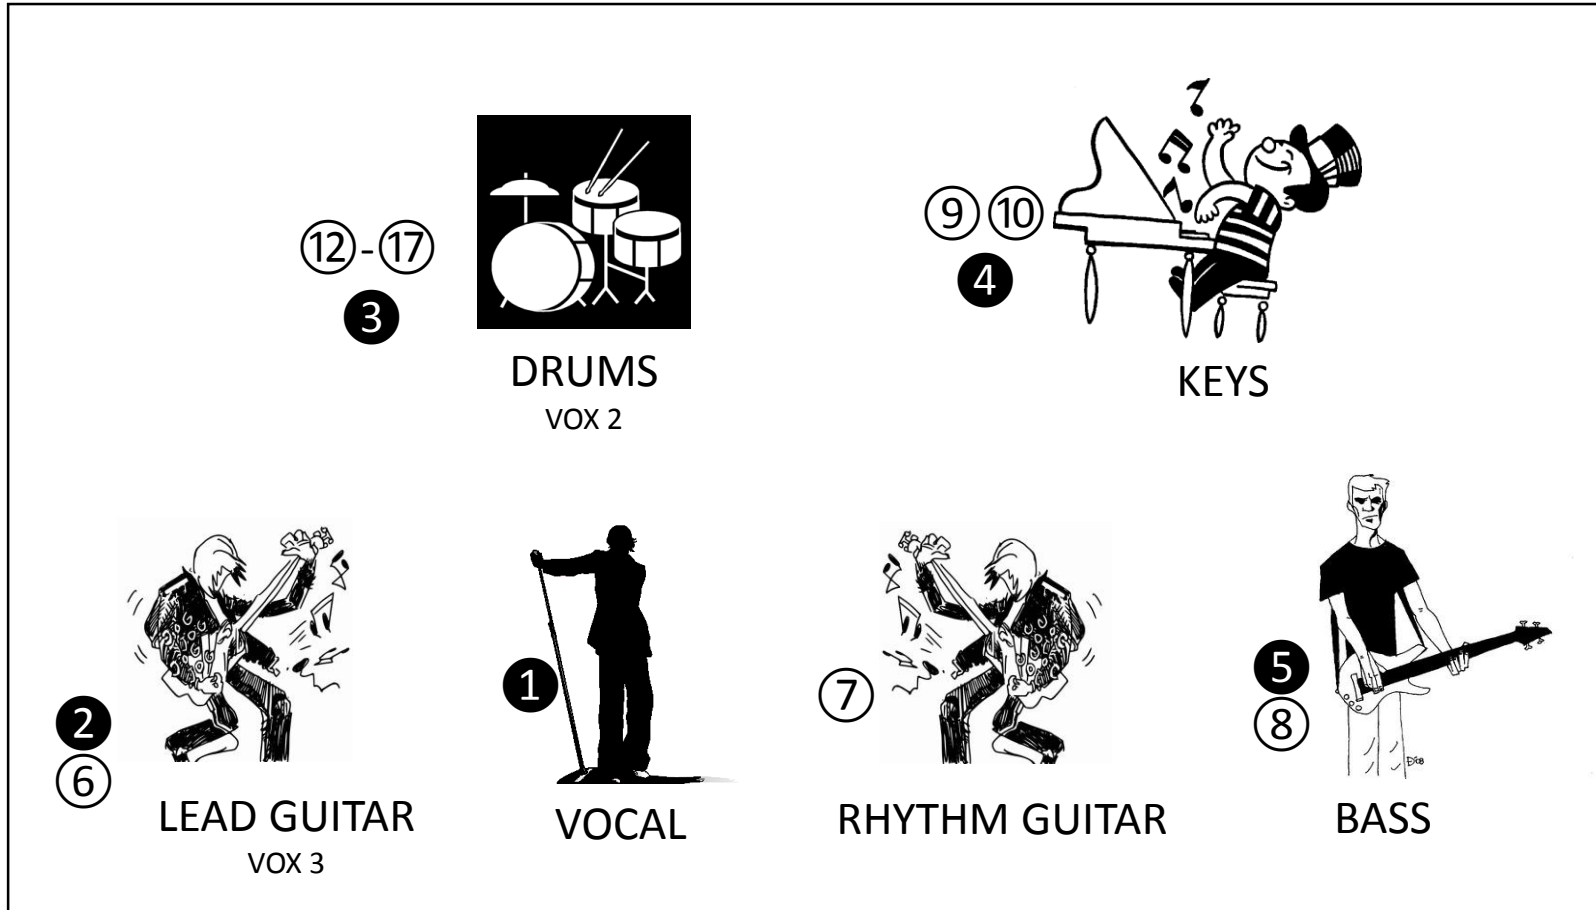

# Major Fantasy Stage Plot

## Rectangle Stage

### INPUT LIST

1. VOX 1 – bus to delay
2. VOX 2 – bus to delay
3. VOX 3 – bus to delay
4. VOX 4
5. VOX 5
6. Guitar 1 – mic on amp
7. Guitar 2 – mic on amp
8. Bass – DI
9. Keys (R) – line
10. Keys (L) – line
11. Delay Return
12. Kick Drum
13. Snare
14. Tom 1
15. Tom 2
16. Fl. Tom 1
17. Fl. Tom 2